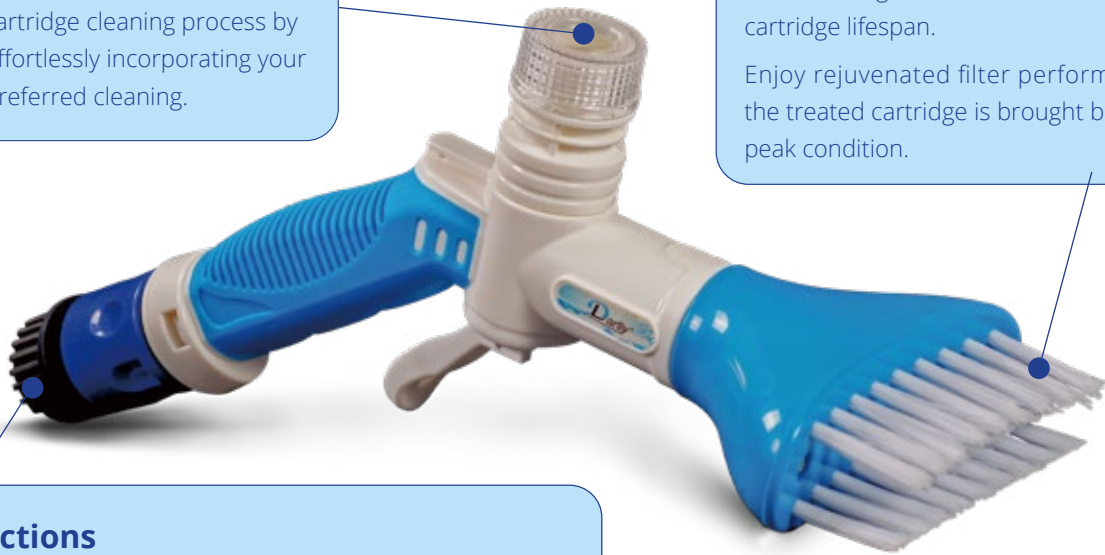

TWIST LOCK

HOSE FITTING

Our latest Nucleaner model featuring an innovative Filter Cleaning Tank. Elevate your cartridge cleaning process by effortlessly incorporating your preferred cleaning.

【Brush and Flush】

The Nucleaner provides a comprehensive and efficient cleaning process, resulting in time savings and an extended filter cartridge lifespan.

Enjoy rejuvenated filter performance as the treated cartridge is brought back to its peak condition.

Directions

- Attach to any standard garden hose
- Using the brushes to remove the dirt
- Turn on water and press on the trigger
- Spray the water and cleaner mix into the filter
- Add the cleaning fluid in the filter cleaning tank if you want

nucleaner

The Darilly Nucleaner, a revolutionary pool and spa filter cartridge cleaning device meticulously designed by Darilly. Crafted with precision and durability in mind, this trigger-controlled unit employs top-tier materials and quality bristles. By significantly reducing filter cleaning time, it ensures a remarkably cleaner filter, effectively eliminating more dirt, debris, and grease compared to traditional cleaning methods. The bristles are engineered to be both robust and gentle on the filter media.