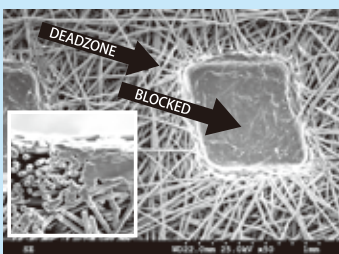

Bands

Bands keep pleats evenly spaced to ensure all the filtration area can be used efficiently.

Screwed-thread

The weakest part of a filter is thought to be the screw thread-if this sheers during removal you're looking at a costly engineers bill. We GUARANTEE this for life.

E Take note whether or not there is a center core. Also count the number of pleats (+/- 2).

The replacement cartridges catalogue is divided into two sections, Dimensional and by Pool/Spa Manufacturer.

The cartridges are listed alphabetically by original manufacturer, and then each cartridge for that manufacturer is listed from the smallest O.D. (outside diameter) to the largest, then by overall length, top (measurement or handle, etc.), bottom diameter, and description (manufacturer).

Filtration Media

Excellent Cleanability

Highly-uniform media allows easy and thorough cleaning. With superior thickness and stiffness, it holds up to the rigors of multiple cleanings.

Point-bond Media

Point-bonding Blocks Cleanability

Point-bonding blocks approximately 20% of the media surface. And creates a "deadzone" around the bond that no longer traps new dirt, decreasing cleanability.

Trilobal Shape Is More Efficient

Trilobal fibers deliver 21-40% greater effective surface area when compared to competing products.